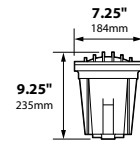

WELL LIGHTS SL-20-MD 120 VOLT SERIES

TYPE

SPECIFICATIONS

CONSTRUCTION:

BODY: Fiberglass reinforced bronze composite with molded brass inserts for screws
LENS HOLDER & GRATE: Fiberglass reinforced bronze composite, cast aluminum or cast brass
LENS: High impact clear tempered convex glass

LAMP SUPPLIED: See ordering information below (150w max)

LAMP OPTIONS: We recommend 9w PAR20 Arrow LED, 15w PAR30 Arrow LED or 21w PAR38 Arrow LED. All with 50,000 hour average rating.

SOCKET:

PAR Lamps: High temperature ceramic medium base, 250° C silicone lead wires (150w max)
Compact Fluorescent Lamps: GX23 2-pin (26w max)
H.I.D. PAR Lamps: High temperature ceramic medium base - 600 volts, 660 watts 4 K.V. pulse rated. Brass nickel-plate screw shell with 250°C lead wires (100w max)

REFLECTOR: Highly polished specular aluminum

WIRING: Standard 120v Black, White and Ground 9" lead wires

FINISH: Composite - Bronze

Aluminum Lens Holder/Grate - Black texture polyester powder coat. Optional finishes available
Brass Lens Holder/Grate - Unfinished brass. Optional finishes available

NOTE: Aiming Bracket available for PAR20 and PAR30 lamps (add -AB to catalog number)
PAR20 has 30° aiming & PAR30 has 15° aiming

ORDERING INFORMATION

CATALOG NO.	DESCRIPTION	LAMP SUPPLIED	SHIP WEIGHT

PAR SERIES

SL-20-MDL-NL120V	Well Light, Composite Lens Holder	No Lamp, Med Base	4.0 lbs.
SL-20-MDL-NL120V-BLT	Well Light, Aluminum Lens Holder	No Lamp, Med Base	4.0 lbs.
SL-20-MDL-NL120V-BRS	Well Light, Brass Lens Holder	No Lamp, Med Base	4.0 lbs.

SL-20-MDG-NL120V	Well Light, Composite Grate	No Lamp, Med Base	4.0 lbs.
SL-20-MDG-NL120V-BLT	Well Light, Aluminum Grate	No Lamp, Med Base	4.0 lbs.
SL-20-MDG-NL120V-BRS	Well Light, Brass Grate	No Lamp, Med Base	5.0 lbs.