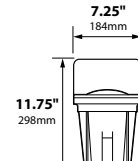

SL-20-MDL
with FA-135MD

2 Female 3/4" NPS &
3 Female 1/2" NPS
threaded ports available