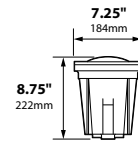

WELL LIGHTS SL-20-MD 120 VOLT SERIES

TYPE

SPECIFICATIONS

CONSTRUCTION:

BODY: Fiberglass reinforced bronze composite with molded brass inserts for screws
LENS HOLDER & GRATE: Fiberglass reinforced bronze composite, cast aluminum or cast brass
LENS: High impact clear tempered convex glass

LAMP SUPPLIED: See ordering information below (150w max)

LAMP OPTIONS: We recommend 9w PAR20 Arrow LED, 15w PAR30 Arrow LED or 21w PAR38 Arrow LED. All with 50,000 hour average rating.

SOCKET:

PAR Lamps: High temperature ceramic medium base, 250° C silicone lead wires (150w max)
Compact Fluorescent Lamps: GX23 2-pin (26w max)
H.I.D. PAR Lamps: High temperature ceramic medium base - 600 volts, 660 watts 4 K.V. pulse rated. Brass nickel-plate screw shell with 250°C lead wires (100w max)

REFLECTOR: Highly polished specular aluminum

WIRING: Standard 120v Black, White and Ground 9" lead wires

FINISH: Composite - Bronze

Aluminum Lens Holder/Grate - Black texture polyester powder coat. Optional finishes available
Brass Lens Holder/Grate - Unfinished brass. Optional finishes available

NOTE: Aiming Bracket available for PAR20 and PAR30 lamps (add -AB to catalog number)
PAR20 has 30° aiming & PAR30 has 15° aiming

ORDERING INFORMATION

CATALOG NO.	DESCRIPTION	LAMP SUPPLIED	SHIP WEIGHT

PAR SERIES

SL-20-MDL-NL120V	Well Light, Composite Lens Holder	No Lamp, Med Base	4.0 lbs.
SL-20-MDL-NL120V-BLT	Well Light, Aluminum Lens Holder	No Lamp, Med Base	4.0 lbs.
SL-20-MDL-NL120V-BRS	Well Light, Brass Lens Holder	No Lamp, Med Base	4.0 lbs.

SL-20-MDG-NL120V	Well Light, Composite Grate	No Lamp, Med Base	4.0 lbs.
SL-20-MDG-NL120V-BLT	Well Light, Aluminum Grate	No Lamp, Med Base	4.0 lbs.
SL-20-MDG-NL120V-BRS	Well Light, Brass Grate	No Lamp, Med Base	5.0 lbs.